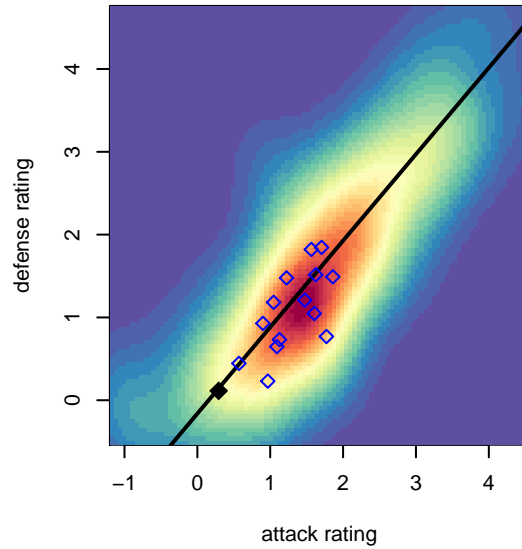

WA Rush Azul G99

Washington Rush SC
 Everett, WA
 G99 total strength=859
 attack=1.34 defense=1.12
 fall league = RCL G99 Div 4
 notes= Wagner 2013

alt names used:
 WASHINGTON RUSH G99 AZUL (WA)
 Washington Rush, G99 Azul
 Washington Rush G99 Azul C
 Washington Rush G99 Azul C

Venues played:
 2014 Skagit Firecracker Silver U15
 2014 WA Rush Cup GU15 Silver U15
 2014 RCL G99 Div 4
 2014 WYS Presidents Cup G99 Division 2

WA Rush Azul G99
 Dots are actual minus expected GF (blue circles) and GA (red triangles).
 Blue line is smoothed change in attack strength. Red is smoothed change in defense strength.

**attack and defense variance (black dot)
relative to other teams
and top 10 in region**

**attack and defense rating
relative to others at age
and all opponents in last 13 months**

Performance relative to 13 month average