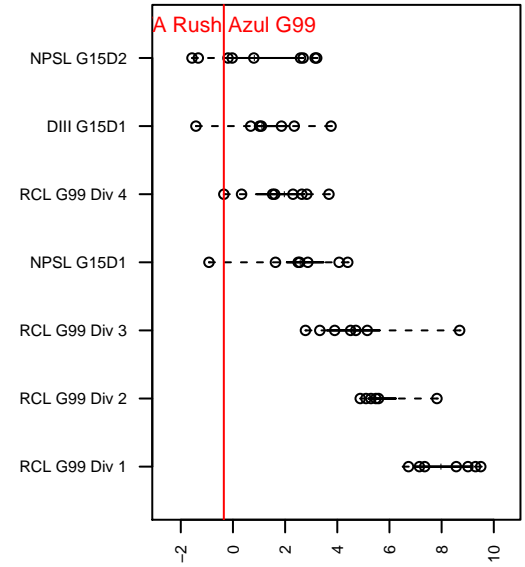

WA Rush Azul G99

Washington Rush SC
 Everett, WA
 G99 total strength=859
 attack=1.34 defense=1.12
 fall league = RCL G99 Div 4
 notes= Wagner 2013

alt names used:
 WASHINGTON RUSH G99 AZUL (WA)
 Washington Rush, G99 Azul
 Washington Rush G99 Azul C
 Washington Rush G99 Azul C

Venues played:
 2014 Skagit Firecracker Silver U15
 2014 WA Rush Cup GU15 Silver U15
 2014 RCL G99 Div 4
 2014 WYS Presidents Cup G99 Division 2

WA Rush Azul G99
 Dots are actual minus expected GF (blue circles) and GA (red triangles).
 Blue line is smoothed change in attack strength. Red is smoothed change in defense strength.

**attack and defense variance (black dot)
relative to other teams
and top 10 in region**

**attack and defense rating
relative to others at age
and all opponents in last 13 months**

Performance relative to 13 month average