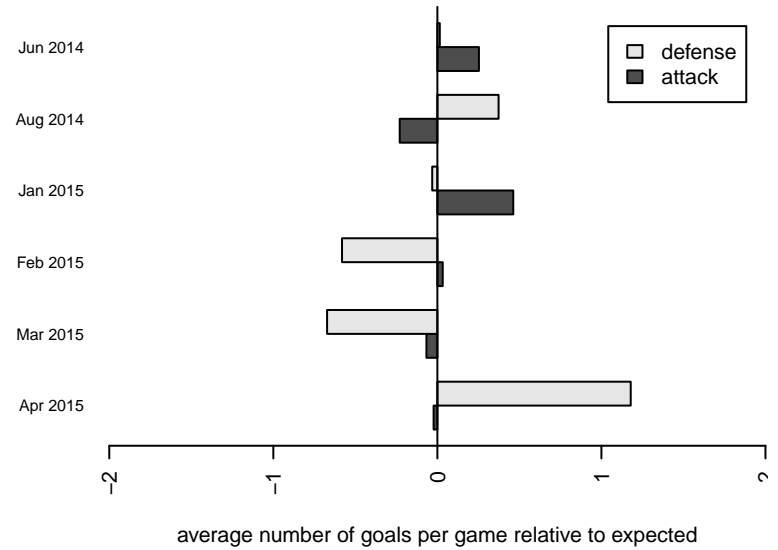

Performance relative to 13 month average