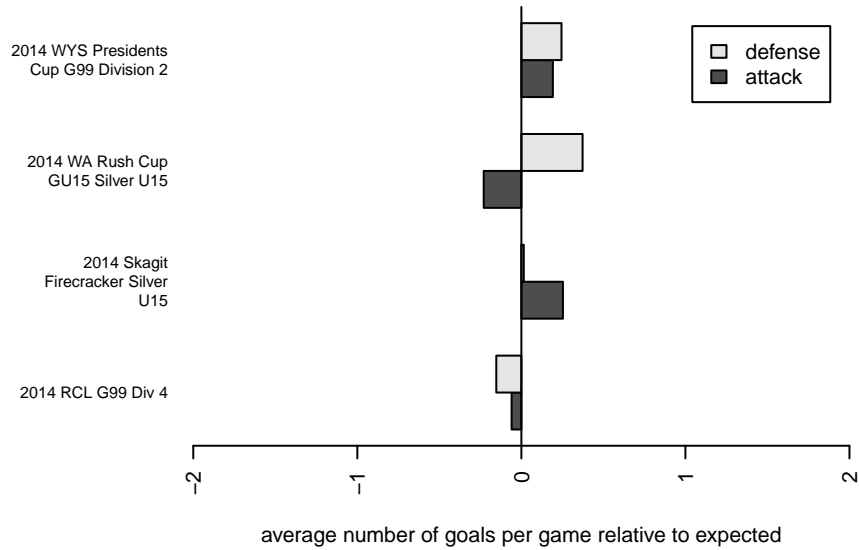

WA Rush Azul G99

Washington Rush SC
 Everett, WA
 G99 total strength=859
 attack=1.34 defense=1.12
 fall league = RCL G99 Div 4
 notes= Wagner 2013

alt names used:
 WASHINGTON RUSH G99 AZUL (WA)
 Washington Rush, G99 Azul
 Washington Rush G99 Azul C
 Washington Rush G99 Azul C

Venues played:
 2014 Skagit Firecracker Silver U15
 2014 WA Rush Cup GU15 Silver U15
 2014 RCL G99 Div 4
 2014 WYS Presidents Cup G99 Division 2

WA Rush Azul G99
 Dots are actual minus expected GF (blue circles) and GA (red triangles).
 Blue line is smoothed change in attack strength. Red is smoothed change in defense strength.

**attack and defense variance (black dot)
relative to other teams
and top 10 in region**

**attack and defense rating
relative to others at age
and all opponents in last 13 months**

Performance relative to 13 month average