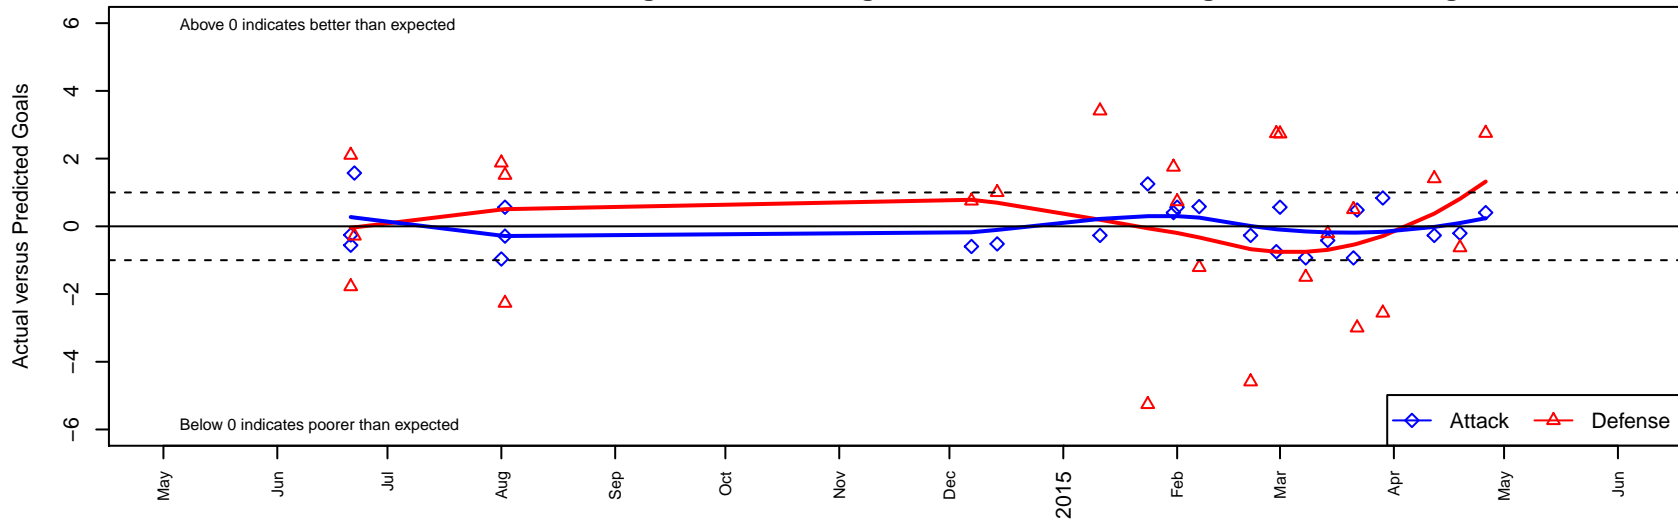

WA Rush Azul G99

Washington Rush SC
 Everett, WA
 G99 total strength=859
 attack=1.34 defense=1.12
 fall league = RCL G99 Div 4
 notes= Wagner 2013

alt names used:
 WASHINGTON RUSH G99 AZUL (WA)
 Washington Rush, G99 Azul
 Washington Rush G99 Azul C
 Washington Rush G99 Azul C

Venues played:
 2014 Skagit Firecracker Silver U15
 2014 WA Rush Cup GU15 Silver U15
 2014 RCL G99 Div 4
 2014 WYS Presidents Cup G99 Division 2

WA Rush Azul G99
 Dots are actual minus expected GF (blue circles) and GA (red triangles).
 Blue line is smoothed change in attack strength. Red is smoothed change in defense strength.

**attack and defense variance (black dot)
relative to other teams
and top 10 in region**

**attack and defense rating
relative to others at age
and all opponents in last 13 months**

Performance relative to 13 month average