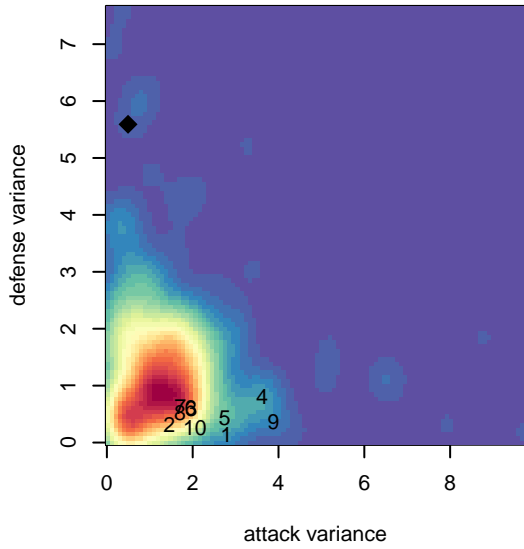

WA Rush Azul G99

Washington Rush SC
 Everett, WA
 G99 total strength=859
 attack=1.34 defense=1.12
 fall league = RCL G99 Div 4
 notes= Wagner 2013

alt names used:
 WASHINGTON RUSH G99 AZUL (WA)
 Washington Rush, G99 Azul
 Washington Rush G99 Azul C
 Washington Rush G99 Azul C

Venues played:
 2014 Skagit Firecracker Silver U15
 2014 WA Rush Cup GU15 Silver U15
 2014 RCL G99 Div 4
 2014 WYS Presidents Cup G99 Division 2

WA Rush Azul G99
 Dots are actual minus expected GF (blue circles) and GA (red triangles).
 Blue line is smoothed change in attack strength. Red is smoothed change in defense strength.

**attack and defense variance (black dot)
relative to other teams
and top 10 in region**

**attack and defense rating
relative to others at age
and all opponents in last 13 months**

Performance relative to 13 month average